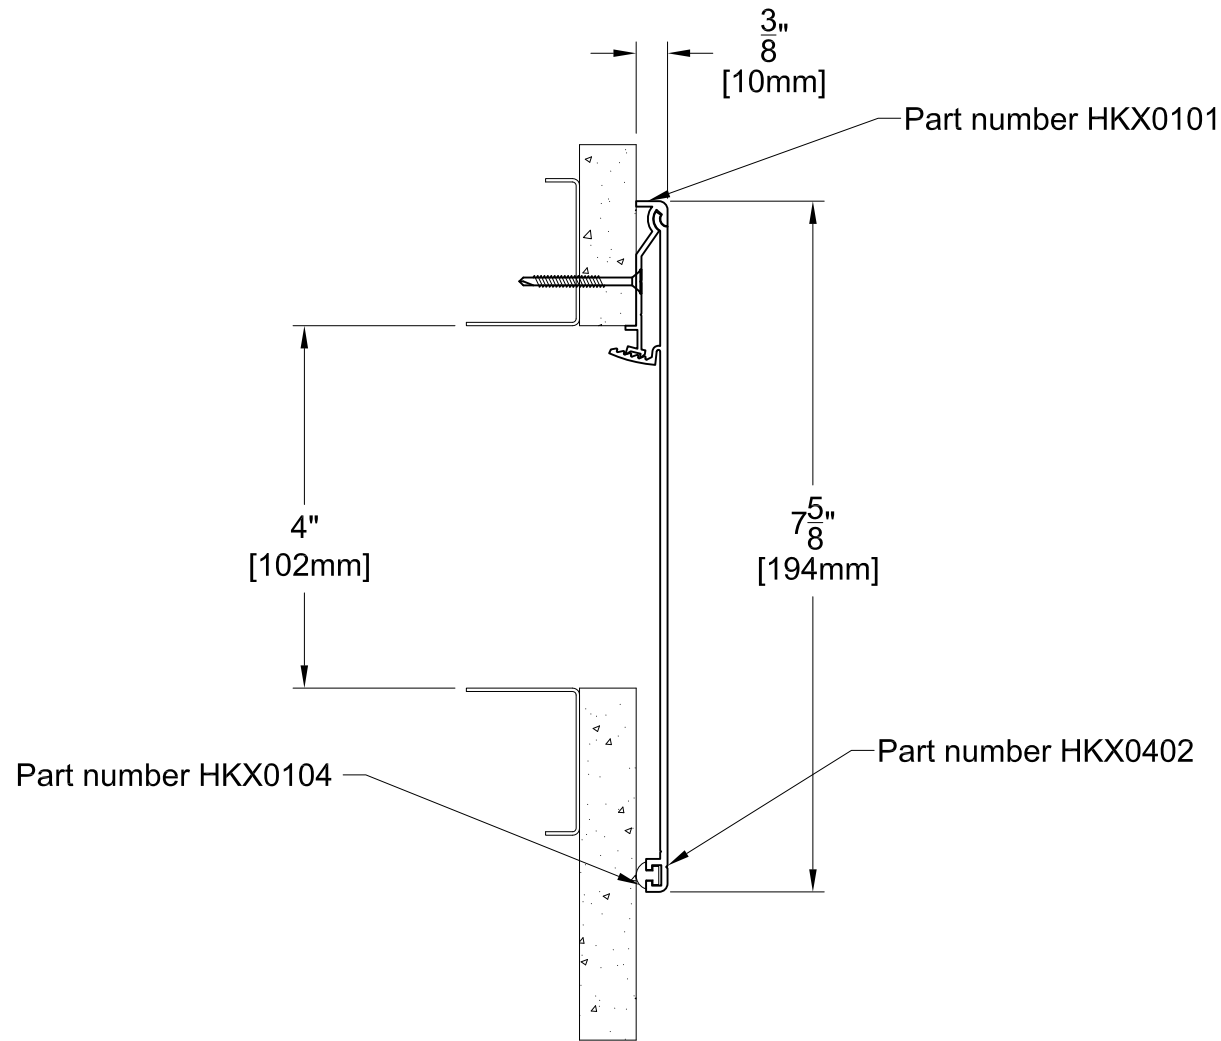

HKS02 SYSTEM

TECHNICAL DATA	IMPERIAL (in)	METRIC (mm)
Joint Width	2"	51
Movement ± (Horizontal)	1"	25
Movement ± (Vertical)	1/2"	13

Date: Jan., 2012	Scale: NTS
Rev:	Drawn by :

APPLICATION: Expansion Joint Cover for Wall to Wall / Ceiling to Ceiling

HKS03 SYSTEM

TECHNICAL DATA	IMPERIAL (in)	METRIC (mm)
Joint Width	3"	76
Movement ± (Horizontal)	1-1/2"	38
Movement ± (Vertical)	3/4"	19

Date: Jan., 2012	Scale: NTS
Rev:	Drawn by :

APPLICATION: Expansion Joint Cover for Wall to Wall / Ceiling to Ceiling

HKS04 SYSTEM

TECHNICAL DATA	IMPERIAL (in)	METRIC (mm)
Joint Width	4"	102
Movement ± (Horizontal)	2"	51
Movement ± (Vertical)	1"	25

Date: Jan., 2012	Scale: NTS
Rev:	Drawn by :

APPLICATION: Expansion Joint Cover for Wall to Wall / Ceiling to Ceiling