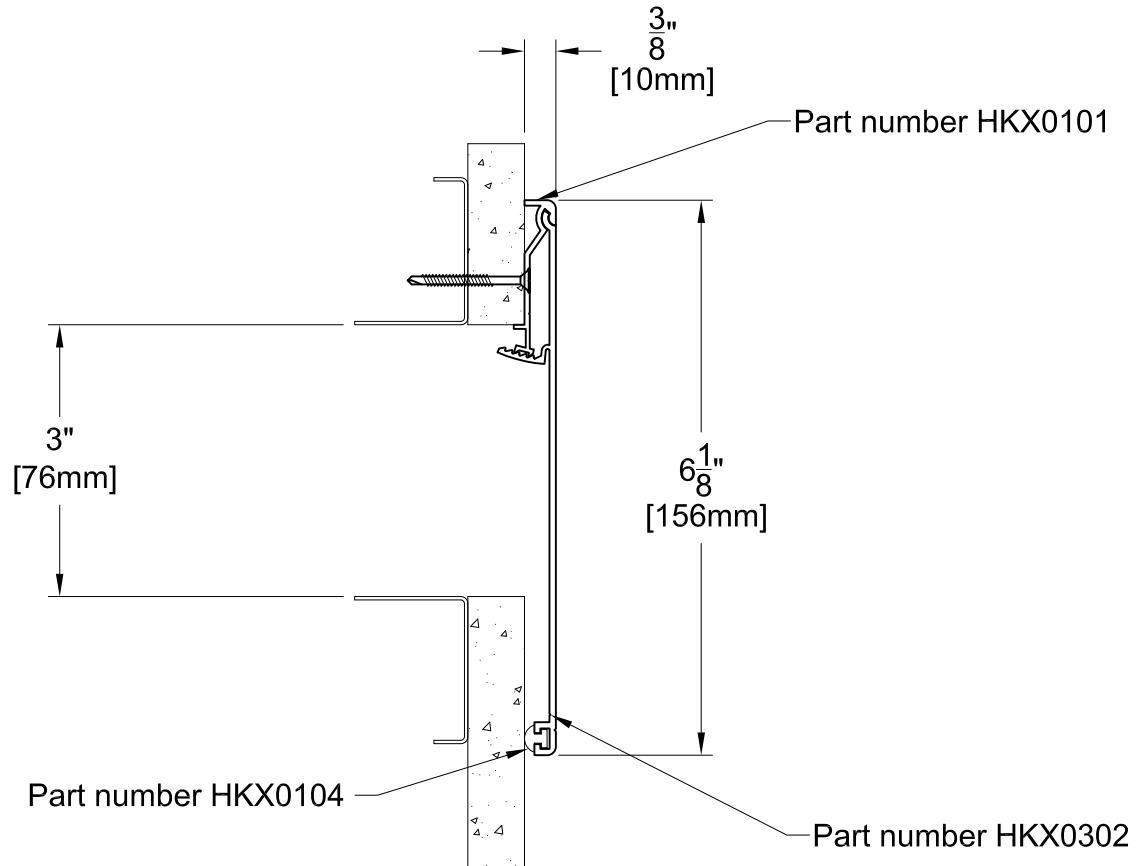

HKS01 SYSTEM

TECHNICAL DATA	IMPERIAL (in)	METRIC (mm)
Joint Width	1"	25
Movement ± (Horizontal)	1/2"	13
Movement ± (Vertical)	1/4"	6

Date: Jan., 2012	Scale: NTS
Rev:	Drawn by :

APPLICATION: Expansion Joint Cover for Wall to Wall / Ceiling to Ceiling

HKS02 SYSTEM

TECHNICAL DATA	IMPERIAL (in)	METRIC (mm)
Joint Width	2"	51
Movement ± (Horizontal)	1"	25
Movement ± (Vertical)	1/2"	13

Date: Jan., 2012	Scale: NTS
Rev:	Drawn by :

APPLICATION: Expansion Joint Cover for Wall to Wall / Ceiling to Ceiling

HKS03 SYSTEM

TECHNICAL DATA	IMPERIAL (in)	METRIC (mm)
Joint Width	3"	76
Movement ± (Horizontal)	1-1/2"	38
Movement ± (Vertical)	3/4"	19

Date: Jan., 2012	Scale: NTS
Rev:	Drawn by :

APPLICATION: Expansion Joint Cover for Wall to Wall / Ceiling to Ceiling

HKS04 SYSTEM

TECHNICAL DATA	IMPERIAL (in)	METRIC (mm)
Joint Width	4"	102
Movement ± (Horizontal)	2"	51
Movement ± (Vertical)	1"	25

Date: Jan., 2012	Scale: NTS
Rev:	Drawn by :

APPLICATION: Expansion Joint Cover for Wall to Wall / Ceiling to Ceiling