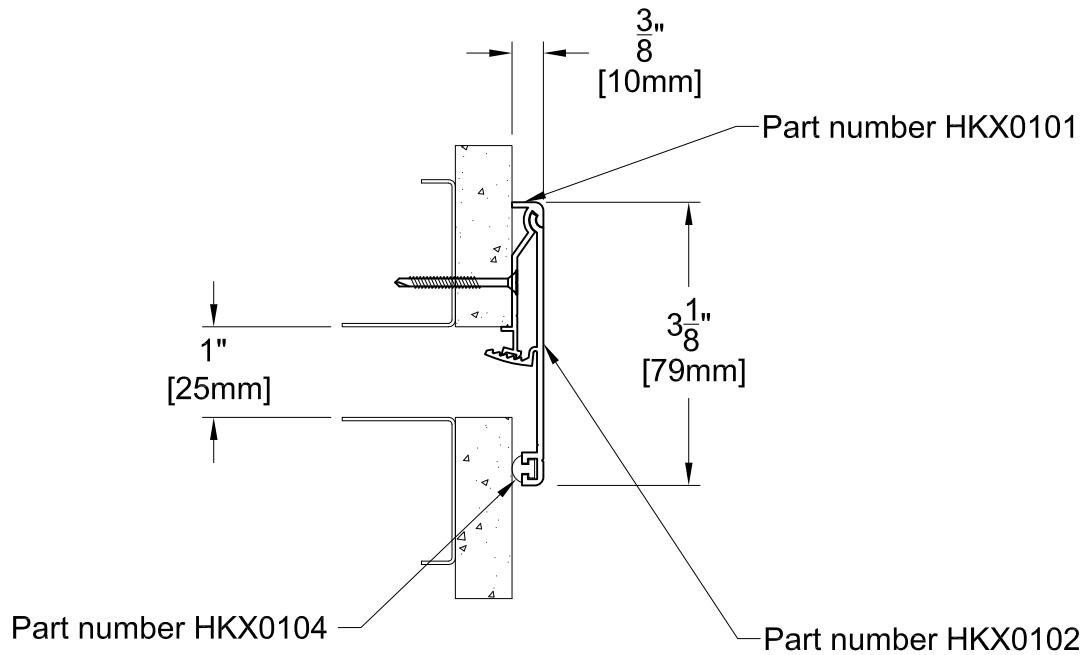

HKS01 SYSTEM

TECHNICAL DATA	IMPERIAL (in)	METRIC (mm)
Joint Width	1"	25
Movement ± (Horizontal)	1/2"	13
Movement ± (Vertical)	1/4"	6

Date: Jan., 2012	Scale: NTS
Rev:	Drawn by :

APPLICATION: Expansion Joint Cover for Wall to Wall / Ceiling to Ceiling

HKS02 SYSTEM

TECHNICAL DATA	IMPERIAL (in)	METRIC (mm)
Joint Width	2"	51
Movement ± (Horizontal)	1"	25
Movement ± (Vertical)	1/2"	13

Date: Jan., 2012	Scale: NTS
Rev:	Drawn by :

APPLICATION: Expansion Joint Cover for Wall to Wall / Ceiling to Ceiling

HKS03 SYSTEM

TECHNICAL DATA	IMPERIAL (in)	METRIC (mm)
Joint Width	3"	76
Movement ± (Horizontal)	1-1/2"	38
Movement ± (Vertical)	3/4"	19

Date: Jan., 2012	Scale: NTS
Rev:	Drawn by :

APPLICATION: Expansion Joint Cover for Wall to Wall / Ceiling to Ceiling

HKS04 SYSTEM

TECHNICAL DATA	IMPERIAL (in)	METRIC (mm)
Joint Width	4"	102
Movement ± (Horizontal)	2"	51
Movement ± (Vertical)	1"	25

Date: Jan., 2012	Scale: NTS
Rev:	Drawn by :

APPLICATION: Expansion Joint Cover for Wall to Wall / Ceiling to Ceiling