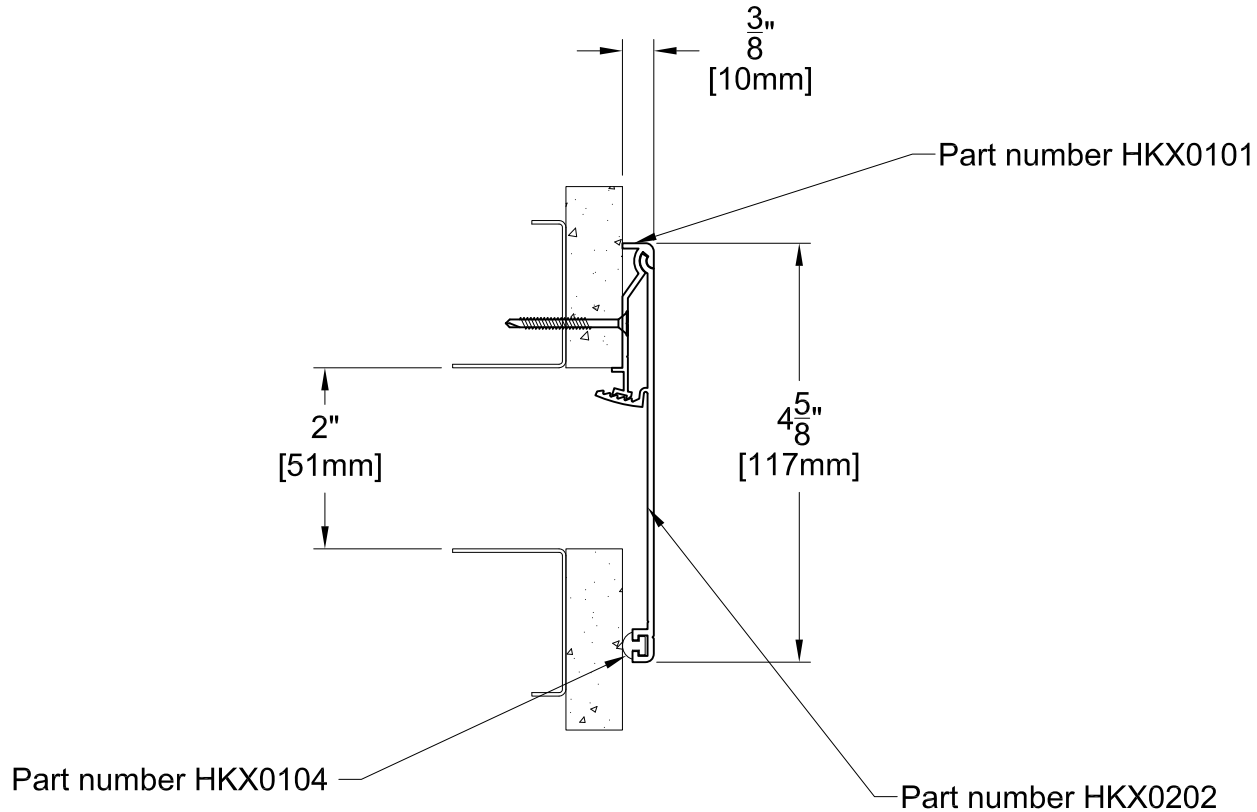

HKS01 SYSTEM

TECHNICAL DATA	IMPERIAL (in)	METRIC (mm)
Joint Width	1"	25
Movement ± (Horizontal)	1/2"	13
Movement ± (Vertical)	1/4"	6

Date: Jan., 2012	Scale: NTS
Rev:	Drawn by :

APPLICATION: Expansion Joint Cover for Wall to Wall / Ceiling to Ceiling

HKS02 SYSTEM

TECHNICAL DATA	IMPERIAL (in)	METRIC (mm)
Joint Width	2"	51
Movement ± (Horizontal)	1"	25
Movement ± (Vertical)	1/2"	13

Date: Jan., 2012	Scale: NTS
Rev:	Drawn by :

APPLICATION: Expansion Joint Cover for Wall to Wall / Ceiling to Ceiling

HKS03 SYSTEM

TECHNICAL DATA	IMPERIAL (in)	METRIC (mm)
Joint Width	3"	76
Movement ± (Horizontal)	1-1/2"	38
Movement ± (Vertical)	3/4"	19

Date: Jan., 2012	Scale: NTS
Rev:	Drawn by :

APPLICATION: Expansion Joint Cover for Wall to Wall / Ceiling to Ceiling

HKS04 SYSTEM

TECHNICAL DATA	IMPERIAL (in)	METRIC (mm)
Joint Width	4"	102
Movement ± (Horizontal)	2"	51
Movement ± (Vertical)	1"	25

Date: Jan., 2012	Scale: NTS
Rev:	Drawn by :

APPLICATION: Expansion Joint Cover for Wall to Wall / Ceiling to Ceiling