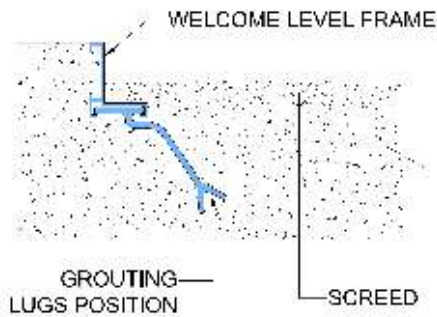

Welcome Mat Frames

Extruded anodized aluminum section of AA6063 - T6 suitable for various mats / grates supplied in tailor-made shapes.

'Welcome' mat/grate frames are available in 0.7" (18mm) / 0.91" (23mm) & 1.97" (50mm) heights in order to suit all your requirements.

WELCOME LEVEL FRAMES DIFFERENT SIZES:

Ramp Frames

'Welcome' Ramp Frames are also available in extruded aluminum section of AA6063-T6 for retro fit applications. Suitable for 0.7" (18mm) high mats / grates.