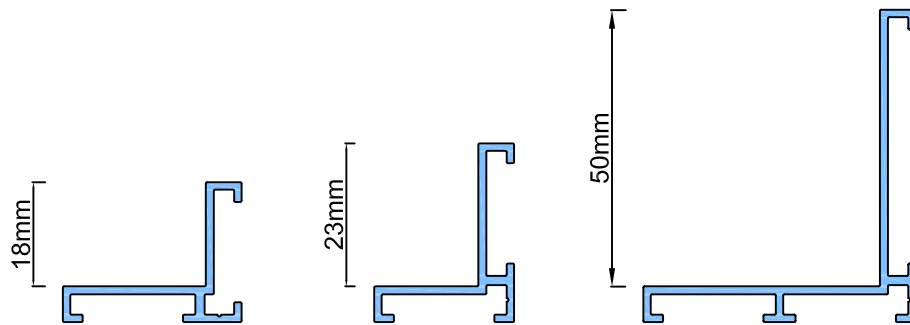

Welcome Mat Frames

Extruded anodized aluminum section of AA6063 - T6 suitable for various mats / grates supplied in tailor-made shapes.

'Welcome' mat/grate frames are available in 0.7" (18mm) / 0.91" (23mm) & 1.97" (50mm) heights in order to suit all your requirements.

WELCOME LEVEL FRAMES DIFFERENT SIZES:

Ramp Frames

'Welcome' Ramp Frames are also available in extruded aluminum section of AA6063-T6 for retro fit applications. Suitable for 0.7" (18mm) high mats / grates.